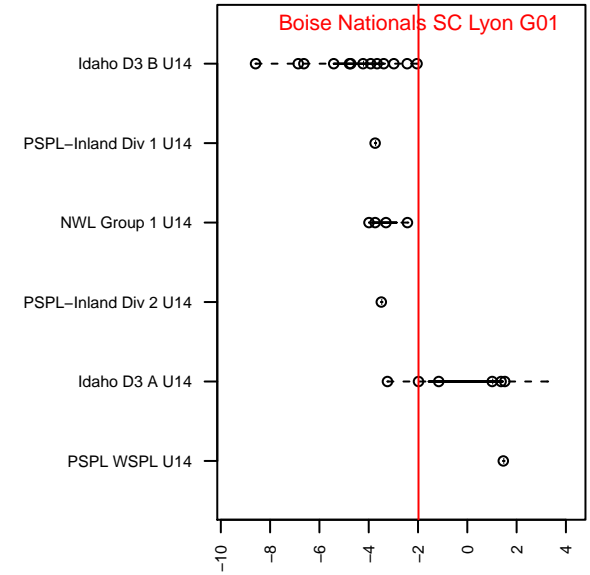

Boise Nationals SC Lyon G01

Boise Nationals
 Boise, ID
 G01 total strength=924
 attack=2 defense=1.19
 fall league = Idaho D3 A U14
 spr league = Spr Idaho D3 B U14
 notes= Crystal 2015

alt names used:
 Boise Nationals SC Santos G01
 BNSC SANTOS
 BNSC SANTOS
 BNSC Reign
 BNSC Blue
 BNSC SANTOS
 BNSC Reign
 BNSC Blue
 BNSC LYON

Venues played:
 2015 Idaho D3 A U14
 2015 GEM State Challenge U14 Gold U14
 2015 Spr Idaho D3 B U14

Boise Nationals SC Lyon G01
 Dots are actual minus expected GF (blue circles) and GA (red triangles).
 Blue line is smoothed change in attack strength. Red is smoothed change in defense strength.

**attack and defense variance (black dot)
relative to other teams
and top 10 in region**

**attack and defense rating
relative to others at age
and all opponents in last 13 months**

Performance relative to 13 month average